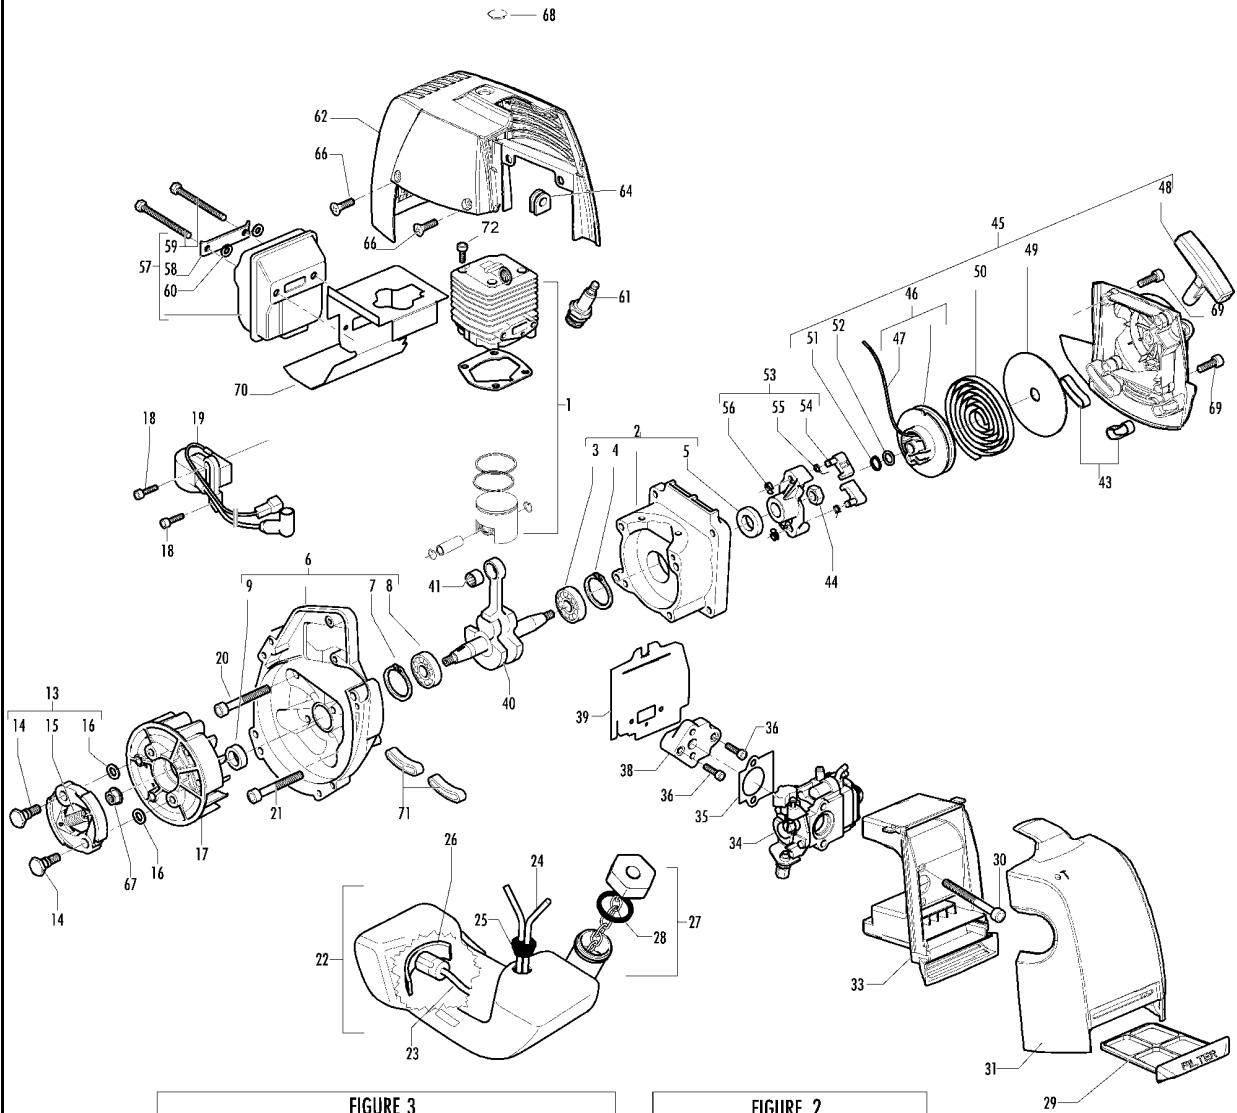

Number of Pages 1 of 5

Factory: IIQ - Valmadrera	Product Group: OP 93
Publication Number: EIPL2005_VP0502012	Petrol Portable
Publication Date: 30/05/05	Sub Group 9433

Service

FIGURE 1

FIGURE 3

FIGURE 2

Item	P/N McC	P/N ELX	Qty	DESCRIPTION
FIGURE 1				
C	1	FIGURE 2		
	2	247936	538247936	1 Carter kit (starter)
	3	• 235900	538235900	1 ball bearing 6002 15/32/9
	4	• 235899	538235899	1 seeger ring
C	5	• 228872	538228872	1 seal 13-32-5 (S7)
	6	247935	538247935	1 Carter kit (flywheel)
	7	• 235899	538235899	1 seeger ring
	8	• 235900	538235900	1 ball bearing 6002 15/32/9
C	9	• 228872	538228872	1 seal 13-32-5 (S7)
B	13	247937	538247937	1 clutch assy
	14	• 241296	538241296	2 clutch rod
C	15	• 241270	538241270	1 clutch spring elite
	16	• 236956	538236956	2 washer
	17	242673	538242673	1 flywheel
	18	235806	538235806	2 screw M5 X 20 TCE
C	19	242782	538242782	1 ignition coil
	20	235808	538235808	2 screw M5 X 50 TCE
	21	235804	538235804	2 screw M5x30
C	22	241541	538241541	1 tank mix ass.
B	23	• 229809	538229809	1 hose-fuel mm245
B	24	• 229743	538229743	1 hose fuel mm150
C	25	• 235675	538235675	1 fuel tank grommet
A	26	240452	538240452	1 pick up fuel
B	27	242484	538242484	1 fuel cap assy
A	28	• 236564	538236564	1 cap gasket
B	29	242581	538242581	1 air filter
	30	235808	538235808	2 screw M5 X 50 TCE
	31	242580	538242580	1 air filter cover
	33	249136	538249136	1 box air filter
C	34	FIGURE 3		
A	35	241281	538241281	1 gasket
	36	235806	538235806	2 screw M5 X 20 TCE
C	38	241481	538241481	1 carb. Spacer
C	39	242857	538242857	1 gasket
	40	241266	538241266	1 crankshaft ass'y
C	41	235742	538235742	1 needle bearing
	43	242632	538242632	2 grommet fuel tank elite
	44	235218	538235218	1 nut M8
C	45	242806	538242806	1 starter assy
B	46	• 249163	538249163	1 pulley/rope
A	47	•• 227703	538227703	1 rope
	48	• 240884	538240884	1 starter-handle
	49	• 227467	538227467	1 shield spring
B	50	• 227300	538227300	1 spring rewind
	51	• 242786	538242786	1 seeger
	52	• 227470	538227470	1 washer
	53	242800	538242800	1 starter pawl ass'y
B	54	• 241781	538241781	2 pawl
B	55	• 241782	538241782	2 spring
	56	• 111088	538111088	2 snap ring
C	57	241432	538241432	1 muffler assy elite
	58	• 227236	538227236	1 clamp
	59	• 227274	538227274	2 screw M5X60
	60	• 227259	538227259	2 washer
A	61	92879	538092879	1 spark plug RDJ8J
	62	249420	538249420	1 engine cover