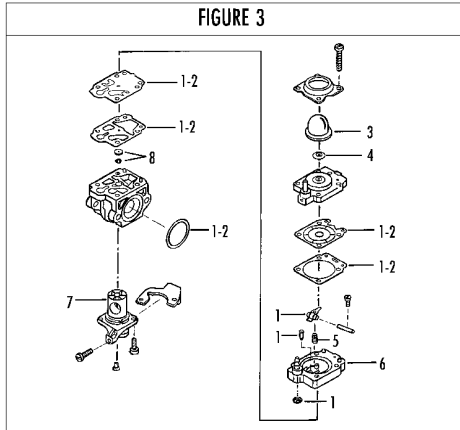

Number of Pages 1 of 5

Factory: IIQ - Valmadrera	Product Group: OP 93
Publication Number: EIPL2005_VP0502012	Petrol Portable
Publication Date: 30/05/05	Sub Group 9433

Service

FIGURE 1

FIGURE 3

FIGURE 2

Item	P/N McC	P/N ELX	Qty	DESCRIPTION
FIGURE 1				
C	1	FIGURE 2		
	2	247936	538247936	1 Carter kit (starter)
	3	• 235900	538235900	1 ball bearing 6002 15/32/9
	4	• 235899	538235899	1 seeger ring
C	5	• 228872	538228872	1 seal 13-32-5 (S7)
	6	247935	538247935	1 Carter kit (flywheel)
	7	• 235899	538235899	1 seeger ring
	8	• 235900	538235900	1 ball bearing 6002 15/32/9
C	9	• 228872	538228872	1 seal 13-32-5 (S7)
B	13	247937	538247937	1 clutch assy
	14	• 241296	538241296	2 clutch rod
C	15	• 241270	538241270	1 clutch spring elite
	16	• 236956	538236956	2 washer
	17	242673	538242673	1 flywheel
	18	235806	538235806	2 screw M5 X 20 TCE
C	19	242782	538242782	1 ignition coil
	20	235808	538235808	2 screw M5 X 50 TCE
	21	235804	538235804	2 screw M5x30
C	22	241541	538241541	1 tank mix ass.
B	23	• 229809	538229809	1 hose-fuel mm245
B	24	• 229743	538229743	1 hose fuel mm150
C	25	• 235675	538235675	1 fuel tank grommet
A	26	240452	538240452	1 pick up fuel
B	27	242484	538242484	1 fuel cap assy
A	28	• 236564	538236564	1 cap gasket
B	29	242581	538242581	1 air filter
	30	235808	538235808	2 screw M5 X 50 TCE
	31	242580	538242580	1 air filter cover
	33	249136	538249136	1 box air filter
C	34	FIGURE 3		
A	35	241281	538241281	1 gasket
	36	235806	538235806	2 screw M5 X 20 TCE
C	38	241481	538241481	1 carb. Spacer
C	39	242857	538242857	1 gasket
	40	241266	538241266	1 crankshaft ass'y
C	41	235742	538235742	1 needle bearing
	43	242632	538242632	2 grommet fuel tank elite
	44	235218	538235218	1 nut M8
C	45	242806	538242806	1 starter assy
B	46	• 249163	538249163	1 pulley/rope
A	47	•• 227703	538227703	1 rope
	48	• 240884	538240884	1 starter-handle
	49	• 227467	538227467	1 shield spring
B	50	• 227300	538227300	1 spring rewind
	51	• 242786	538242786	1 seeger
	52	• 227470	538227470	1 washer
	53	242800	538242800	1 starter pawl ass'y
B	54	• 241781	538241781	2 pawl
B	55	• 241782	538241782	2 spring
	56	• 111088	538111088	2 snap ring
C	57	241432	538241432	1 muffler assy elite
	58	• 227236	538227236	1 clamp
	59	• 227274	538227274	2 screw M5X60
	60	• 227259	538227259	2 washer
A	61	92879	538092879	1 spark plug RDJ8J
	62	249420	538249420	1 engine cover